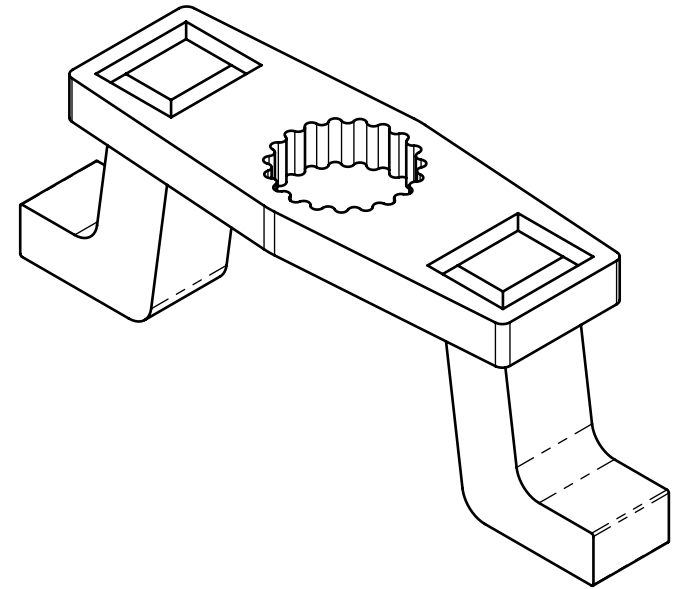

Product name:
Product number:

Double Ended SR22 Reaction Arm
26158

REV: 09-2024

All dimensions are in Inches [Millimeters]

Suitable for: 110DX, 150DX-M, B-RAD X 11K, B-RAD X 15K-M, E-RAD BLU 11K, E-RAD BLU 15K-M