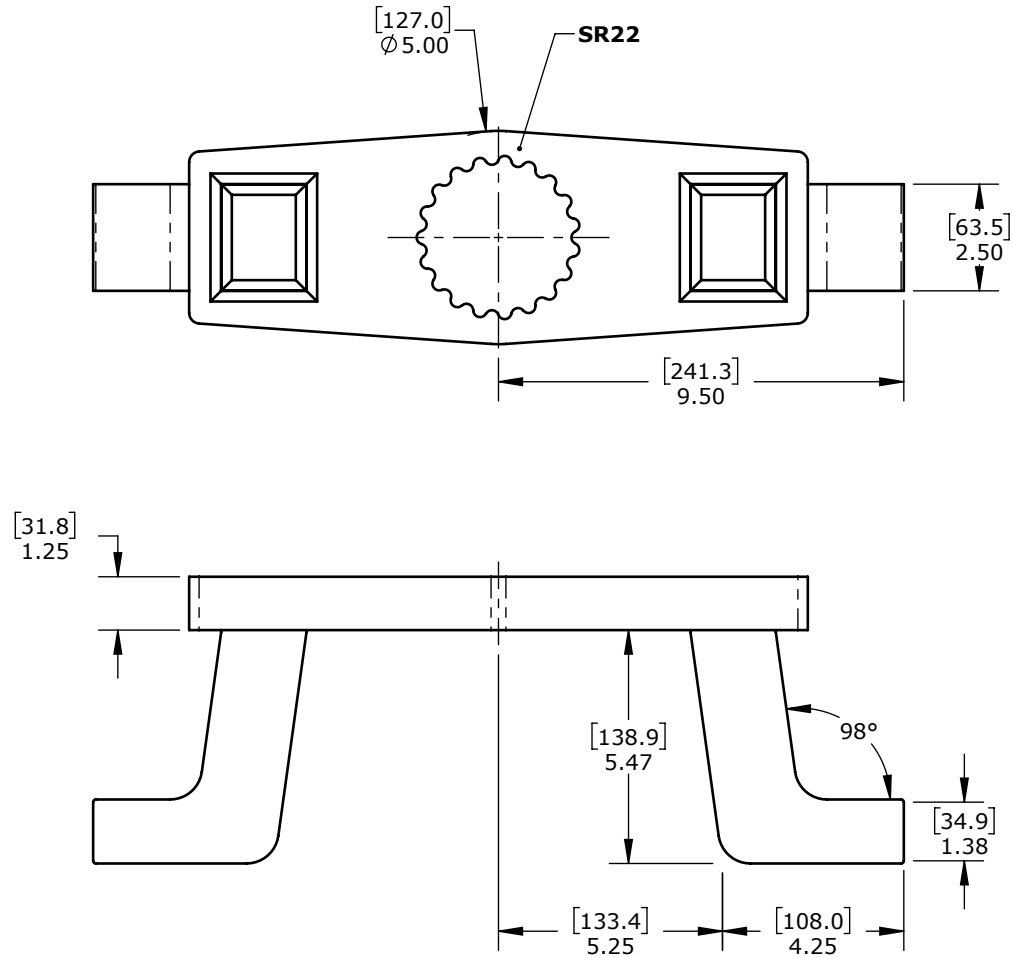

Product name:
Product number:

Double Ended SR22 Reaction Arm
26158

REV: 09-2024

All dimensions are in Inches [Millimeters]

Suitable for: 110DX, 150DX-M, B-RAD X 11K, B-RAD X 15K-M, E-RAD BLU 11K, E-RAD BLU 15K-M