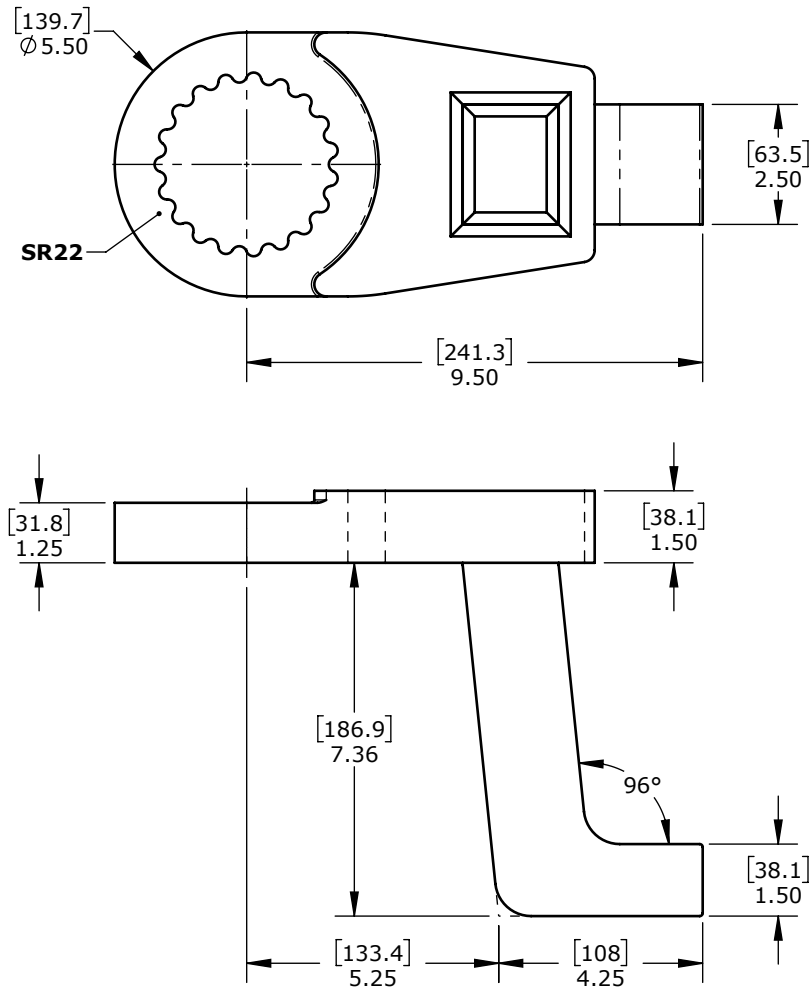

Product name:  
Product number:

**Deep Angled SR22 Reaction Arm**  
**34947**

REV: 09-2024

All dimensions are in Inches [Millimeters]

Suitable for: 110DX, 150DX-M, B-RAD X 11K, B-RAD X 15K-M, E-RAD BLU 11K, E-RAD BLU 15K-M