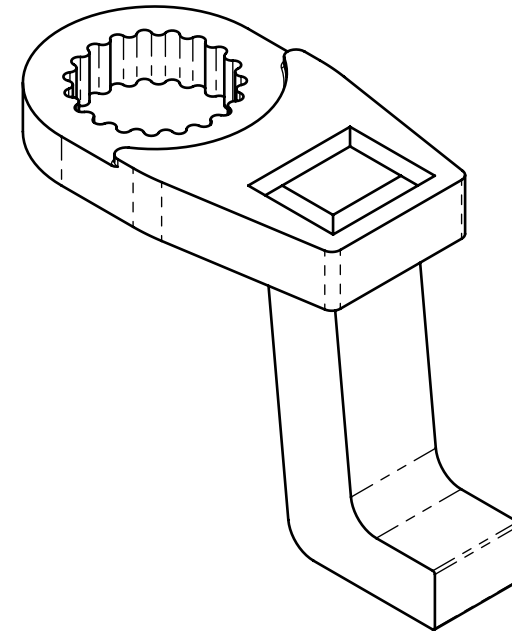

Product name:  
Product number:

**Deep Angled SR22 Reaction Arm**  
**34947**

REV: 09-2024

All dimensions are in Inches [Millimeters]

Suitable for: 110DX, 150DX-M, B-RAD X 11K, B-RAD X 15K-M, E-RAD BLU 11K, E-RAD BLU 15K-M